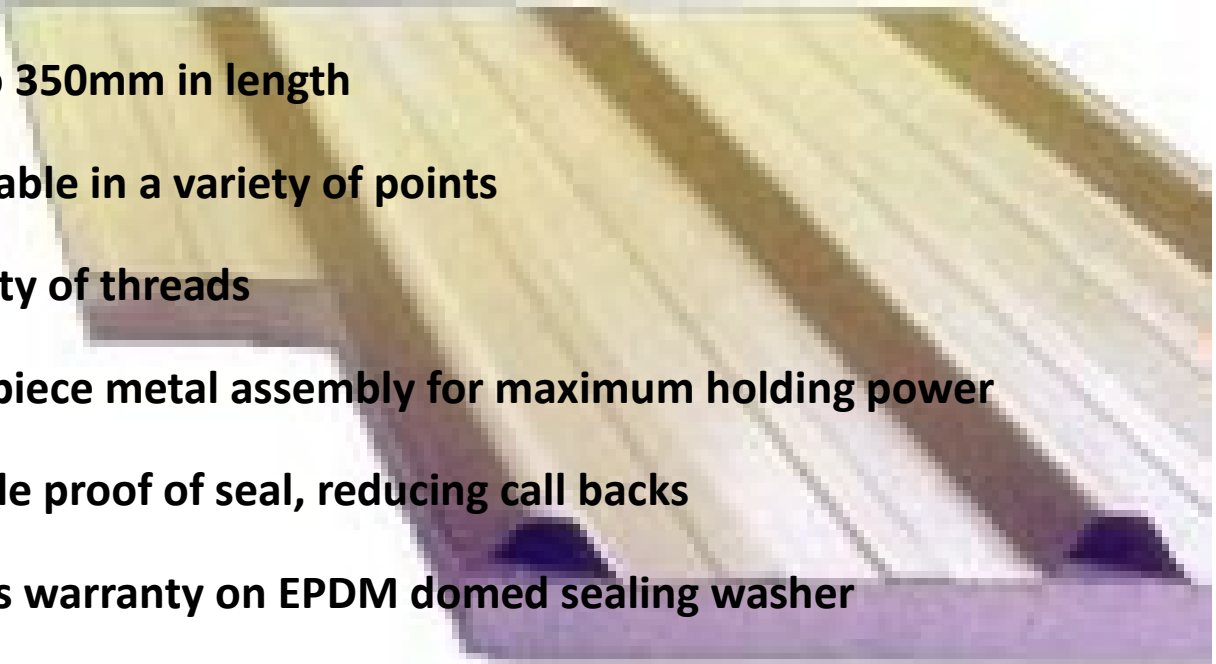

For insulated sheeting!

- Coated to AS3566-Class 4
- Up to 350mm in length
- Available in a variety of points
- Variety of threads
- One piece metal assembly for maximum holding power
- Visible proof of seal, reducing call backs
- 20 yrs warranty on EPDM domed sealing washer
- Available in all the popular colours

Specially designed sealing washer with a 20 year warranty

Points	Sizes								
Steel SD	100mm	125mm	150mm	175mm	215mm	250mm	300mm		
Timber T17	100mm	125mm	135mm	150mm	200mm	250mm	300mm	350mm	
Dual Point		125mm	150mm	160mm	175mm	200mm			
Series 500		125mm	150mm		200mm	225mm			